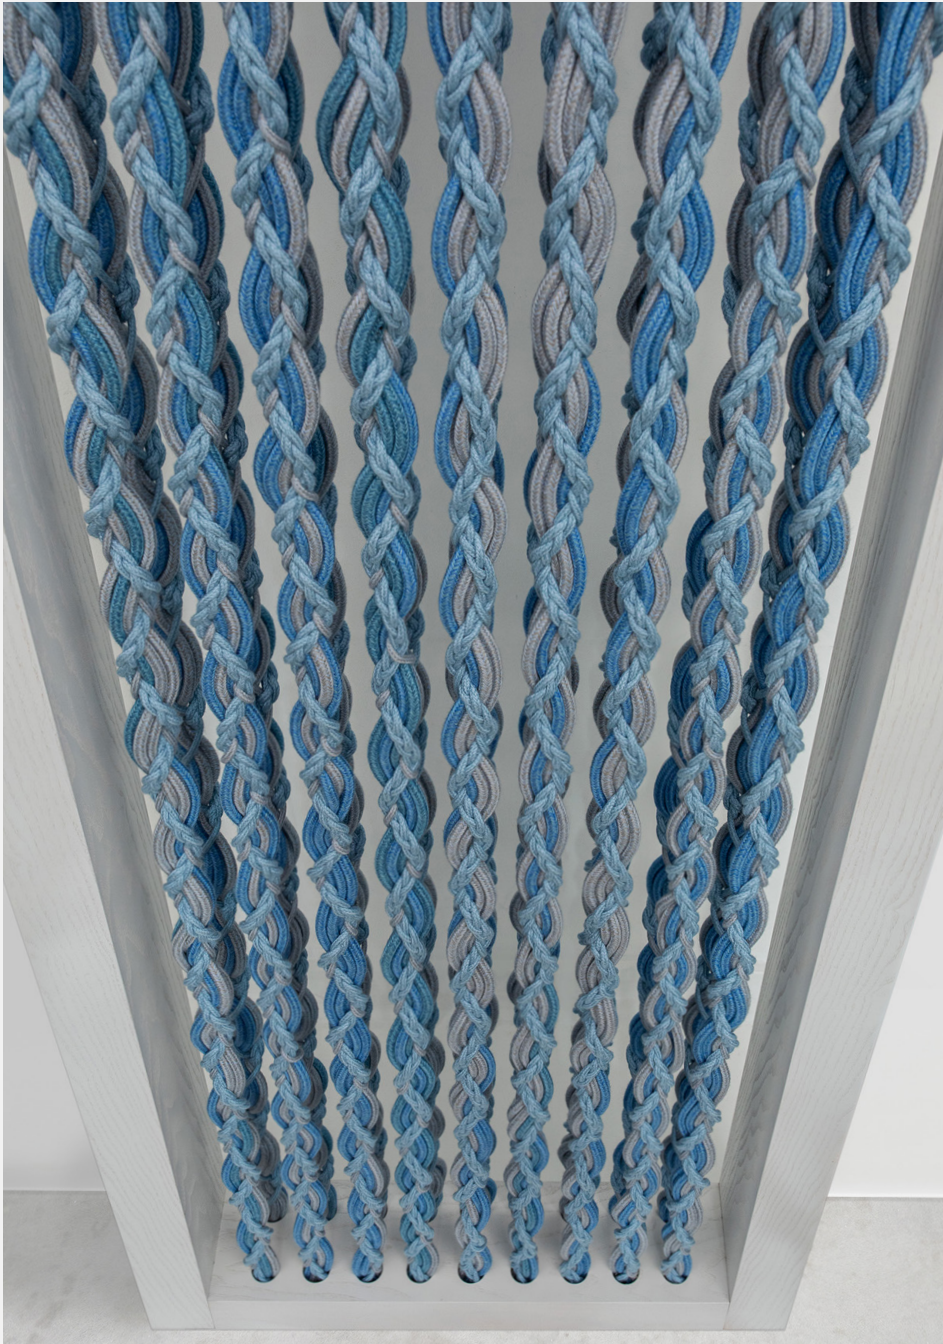

Veil Line

Private Residence, FL

Veil Line

Private Residence, FL

Veil Line

Private Residence, FL

Material	Sunbrella cordage and ash wood frame
Size	(2) 108" x 30" x 3"; (2) 108" x 30" x 6"
Commissioned	By Fox Nahem
Location	Florida
Photography	AVO Studio

Step 1: Proposal	Share details about the space and specific style of piece you are seeking. Include mood boards and elevations. We will prepare a proposal tailored to needs.
Step 2: Design	Our dedicated team will create clear and comprehensive design concepts. To aid in visualizing the final piece, we provide detailed samples and drawings.
Step 3: Delivery	Your project will be crafted with care, expertise, and attention to detail. All our pieces are shipped via a trusted art handler with the option for expert installation.