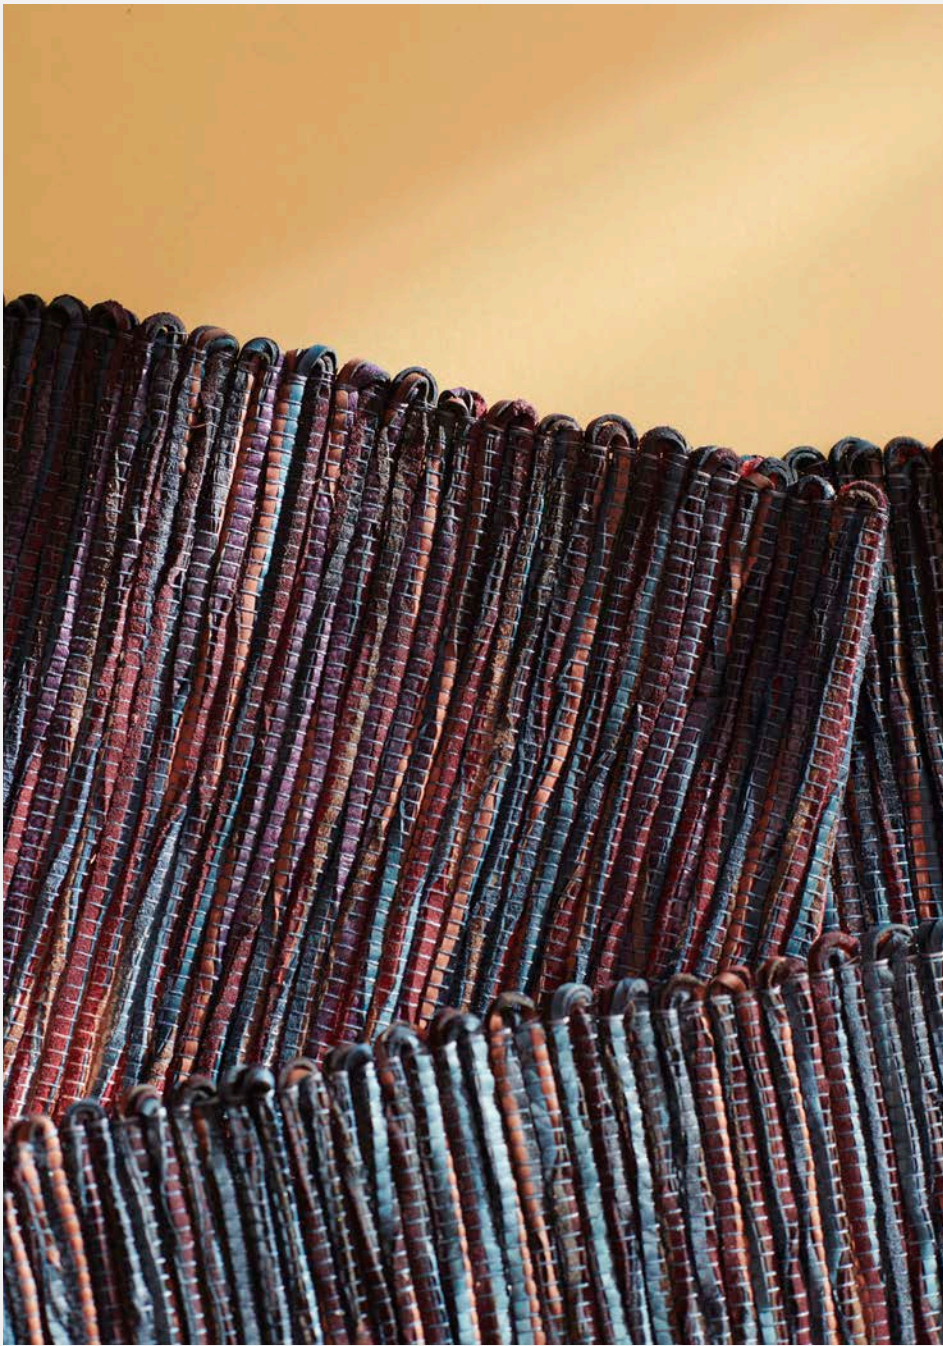

Metamorphic Folds

Salon Design Gallery, Manhattan, NY

Metamorphic Folds

Salon Design Gallery, Manhattan, NY

Metamorphic Folds

Salon Design Gallery, Manhattan, NY

Material	Woven, hand-dyed leather, Brass, Mercerized Cotton
Size	92" W x 46" H
Commissioned	Salon Design Gallery
Location	Salon Design Gallery, Manhattan, NY
Photography	Black and Steil