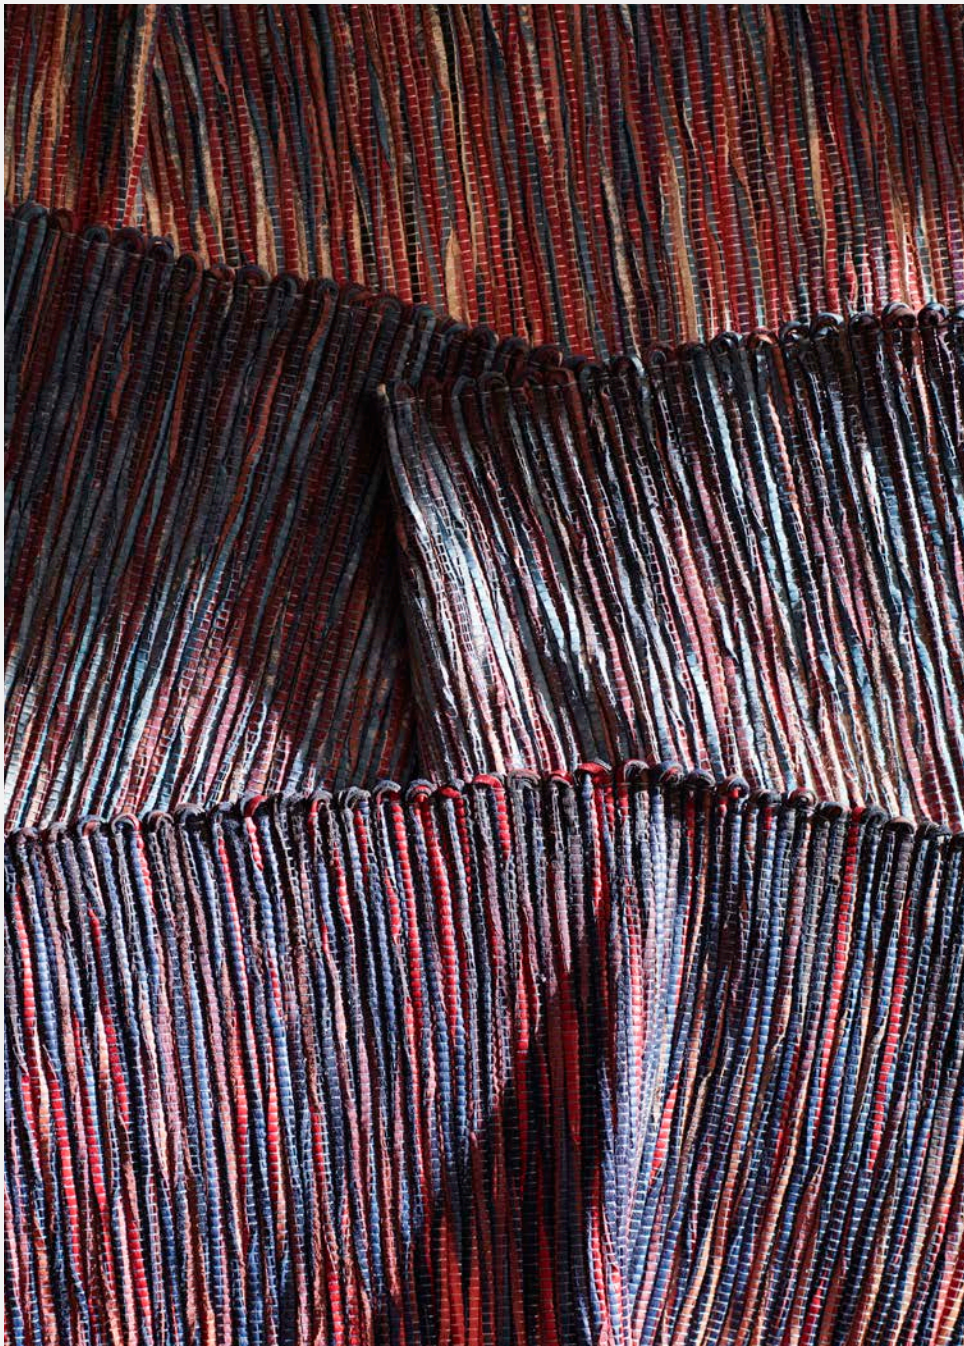

Metamorphic Folds

Salon Design Gallery, Manhattan, NY

Metamorphic Folds

Salon Design Gallery, Manhattan, NY

Metamorphic Folds

Salon Design Gallery, Manhattan, NY

Material	Woven, hand-dyed leather, Brass, Mercerized Cotton
Size	92" W x 46" H
Commissioned	Salon Design Gallery
Location	Salon Design Gallery, Manhattan, NY
Photography	Black and Steil