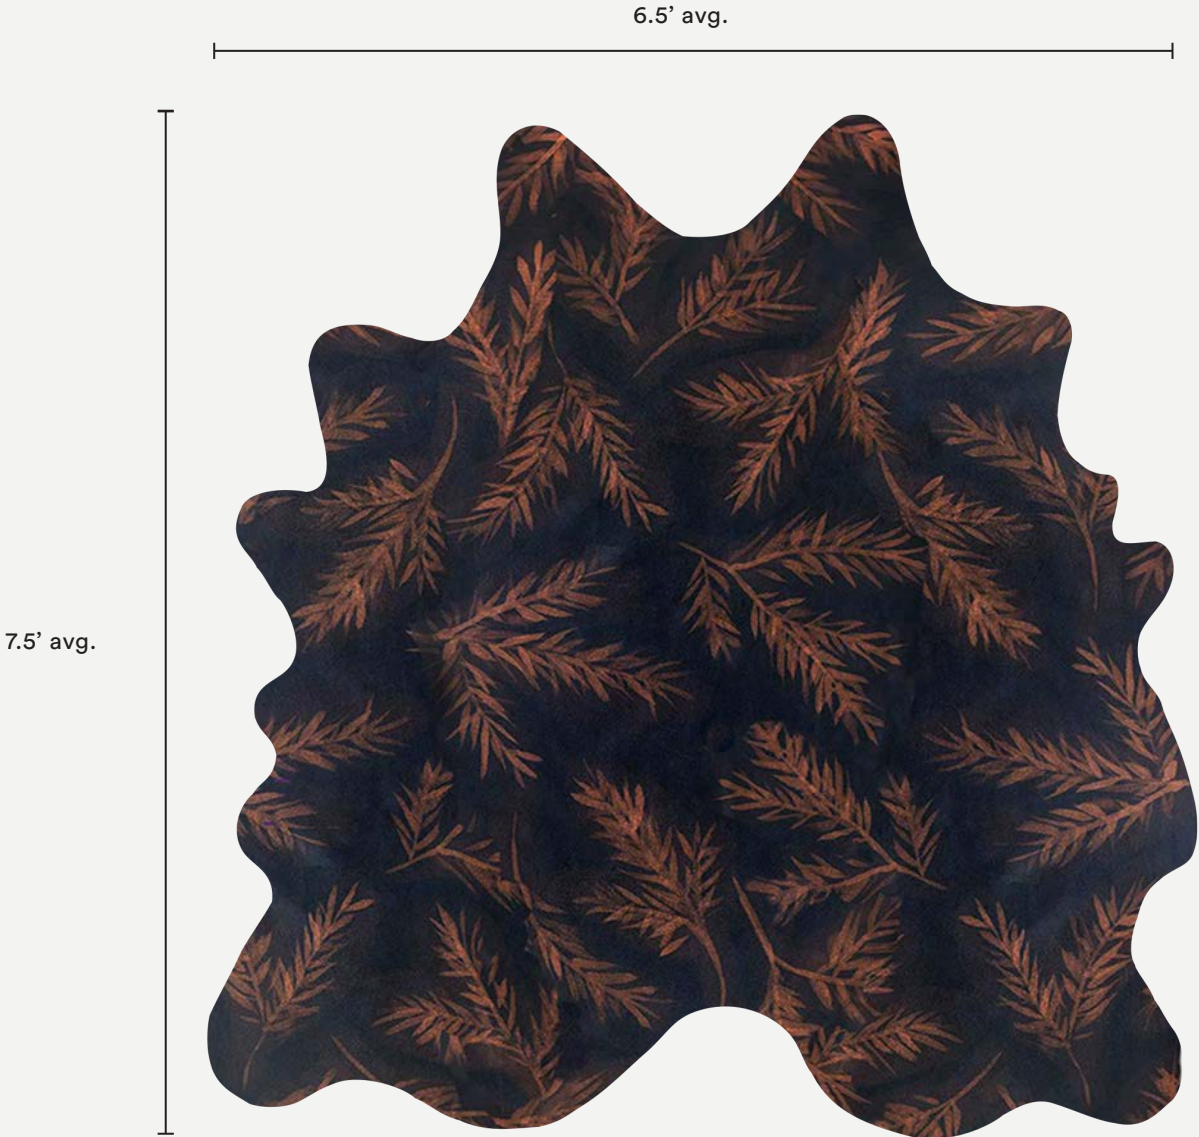

Hand dyed graphics create a modern juxtaposition between material and pattern. Our cowhide rugs enhance any space by creating a striking focal point. Each one is crafted to order in our Brooklyn studio and no two pieces are exactly alike.

Conifer | Charcoal Black

Conifer | Sky Bone

Cowhide Rug Conifer

AVO

HALF COWHIDE

7.5' avg.

FULL COWHIDE

6.5' avg.

DOUBLE COWHIDE

11.5' avg.