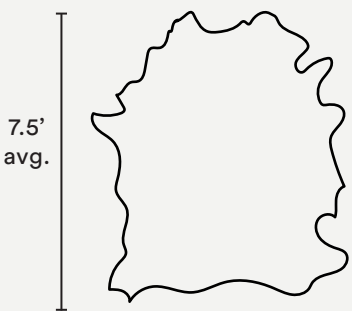

Conifer | Charcoal Black

Conifer | Sky Bone

Cowhide Rug Conifer

AVO

HALF COWHIDE

7.5' avg.

FULL COWHIDE

6.5' avg.

DOUBLE COWHIDE

11.5' avg.